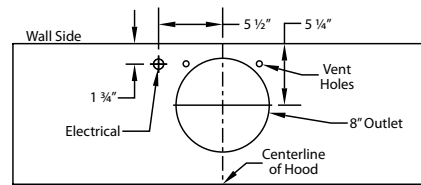

Vent-A-Hood® WALL MOUNT RANGE HOOD SPECIFICATIONS

JCWR18 Equipped with LED lighting. WBAR warming light bar is available on selected models.

JCWR18

Connection Diagrams (30" - 48" Widths)

300 CFM B100 Single Blower (Top View)

600 CFM Dual Blower (Top View)

Connection Diagram (42" - 60" Widths)

900 CFM B200 Dual & B100 Single Blower (Top View)

VP562 Transition (Optional) For B300 (B200 Dual Blower & B100 Single Blower)

Connection Diagram (48" - 66" Widths)

1200 CFM Double B200 Dual Blowers (Top View)

VP563 Transition (Optional) For B400 (Double B200 Dual Blowers)

Recommended Mounting Height*

*Recommended mounting height is for optimum performance.

VP562/VP563 transition centers outlet over top of hood