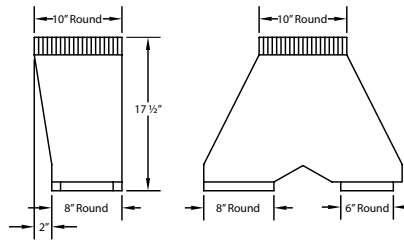

Vent-A-Hood® WALL MOUNT RANGE HOOD SPECIFICATIONS

JCWR18 Equipped with LED lighting. WBAR warming light bar is available on selected models.

JCWR18

Connection Diagrams (30" - 48" Widths)

300 CFM B100 Single Blower (Top View)

600 CFM Dual Blower (Top View)

Connection Diagram (42" - 60" Widths)

900 CFM B200 Dual & B100 Single Blower (Top View)

VP562 Transition (Optional) For B300 (B200 Dual Blower & B100 Single Blower)

Connection Diagram (48" - 66" Widths)

1200 CFM Double B200 Dual Blowers (Top View)

VP563 Transition (Optional) For B400 (Double B200 Dual Blowers)

Recommended Mounting Height*

*Recommended mounting height is for optimum performance.

VP562/VP563 transition centers outlet over top of hood

Electrical/Mechanical Specifications For Blower Units

Model	Volts	Amps*	Hz	RPM	CFM SP@0.0"	Equivalent CFM*	CFM SP@0.1"	CFM SP@0.2"	CFM SP@0.3"	Minimum Round Duct Size	Sones#
B100 Single	115	2.5	60	1550	300	450	273	245	225	6" (28 in. ²)	5.4
B200 Dual	115	4.0	60	1550	600	900	531	480	430	8" (50 in. ²)	6.5
B200 Dual & B100 Single	115	6.0	60	1550	900	1350	804	725	655	VP562: 10" (79 in. ²)	6.3
Two B200 Duals	115	7.5	60	1550	1200	1800	1062	960	860	VP563: 12" (113 in. ²)	6.6