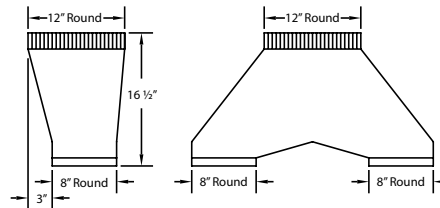

Vent-A-Hood® WALL MOUNT RANGE HOOD SPECIFICATIONS

JCWR18 Equipped with LED lighting. WBAR warming light bar is available on selected models.

JCWR18

Connection Diagrams (30" - 48" Widths)

300 CFM B100 Single Blower (Top View)

600 CFM Dual Blower (Top View)

Connection Diagram (42" - 60" Widths)

900 CFM B200 Dual & B100 Single Blower (Top View)

VP562 Transition (Optional) For B300 (B200 Dual Blower & B100 Single Blower)

Connection Diagram (48" - 66" Widths)

1200 CFM Double B200 Dual Blowers (Top View)

VP563 Transition (Optional) For B400 (Double B200 Dual Blowers)

Recommended Mounting Height*

*Recommended mounting height is for optimum performance.

VP562/VP563 transition centers outlet over top of hood

Electrical/Mechanical Specifications For Blower Units

Model	Volts	Amps*	Hz	RPM	CFM SP@0.0"	Equivalent CFM*	CFM SP@0.1"	CFM SP@0.2"	CFM SP@0.3"	Minimum Round Duct Size	Sones#
B100 Single	115	2.5	60	1550	300	450	273	245	225	6" (28 in. ²)	5.4
B200 Dual	115	4.0	60	1550	600	900	531	480	430	8" (50 in. ²)	6.5
B200 Dual & B100 Single	115	6.0	60	1550	900	1350	804	725	655	VP562: 10" (79 in. ²)	6.3
Two B200 Duals	115	7.5	60	1550	1200	1800	1062	960	860	VP563: 12" (113 in. ²)	6.6