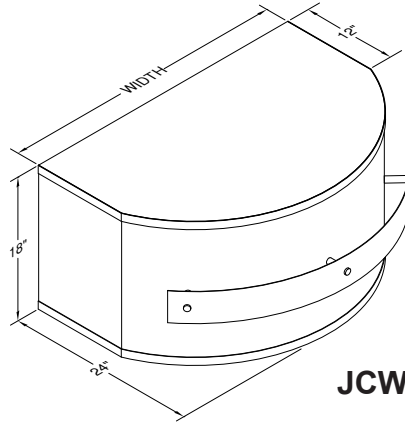

Vent-A-Hood® WALL MOUNT RANGE HOOD SPECIFICATIONS

JCWR18 Equipped with LED lighting. WBAR warming light bar is available on selected models.

JCWR18

Connection Diagrams (30" - 48" Widths)

300 CFM B100 Single Blower (Top View)

600 CFM Dual Blower (Top View)

Connection Diagram (42" - 60" Widths)

900 CFM B200 Dual & B100 Single Blower (Top View)

VP562 Transition (Optional) For B300 (B200 Dual Blower & B100 Single Blower)

Connection Diagram (48" - 66" Widths)

1200 CFM Double B200 Dual Blowers (Top View)

VP563 Transition (Optional) For B400 (Double B200 Dual Blowers)

Recommended Mounting Height*

*Recommended mounting height is for optimum performance.

VP562/VP563 transition centers outlet over top of hood

Electrical/Mechanical Specifications For Blower Units

Model	Volts	Amps*	Hz	RPM	CFM SP@0.0"	Equivalent CFM*	CFM SP@0.1"	CFM SP@0.2"	CFM SP@0.3"	Minimum Round Duct Size	Sones#
B100 Single	115	2.5	60	1550	300	450	273	245	225	6" (28 in. ²)	5.4
B200 Dual	115	4.0	60	1550	600	900	531	480	430	8" (50 in. ²)	6.5
B200 Dual & B100 Single	115	6.0	60	1550	900	1350	804	725	655	VP562: 10" (79 in. ²)	6.3
Two B200 Duals	115	7.5	60	1550	1200	1800	1062	960	860	VP563: 12" (113 in. ²)	6.6