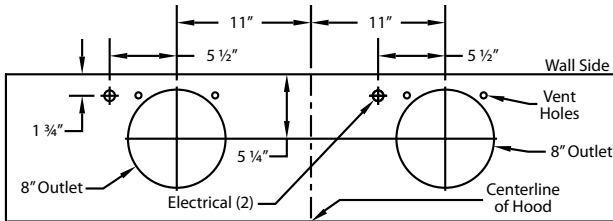

600 CFM Dual Blower (Top View)

Connection Diagram (42" - 60" Widths)

900 CFM B200 Dual & B100 Single Blower (Top View)

VP562 Transition (Optional) For B300 (B200 Dual Blower & B100 Single Blower)

Connection Diagram (48" - 66" Widths)

1200 CFM Double B200 Dual Blowers (Top View)

VP563 Transition (Optional) For B400 (Double B200 Dual Blowers)

Recommended Mounting Height*

*Recommended mounting height is for optimum performance.

VP562/VP563 transition centers outlet over top of hood