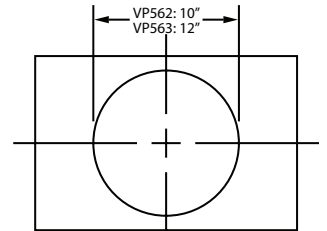

600 CFM Dual Blower (Top View)

Connection Diagram (42" - 60" Widths)

900 CFM B200 Dual & B100 Single Blower (Top View)

VP562 Transition (Optional) For B300 (B200 Dual Blower & B100 Single Blower)

Connection Diagram (48" - 66" Widths)

1200 CFM Double B200 Dual Blowers (Top View)

VP563 Transition (Optional) For B400 (Double B200 Dual Blowers)

Recommended Mounting Height*

*Recommended mounting height is for optimum performance.

VP562/VP563 transition centers outlet over top of hood

Electrical/Mechanical Specifications For Blower Units

Model	Volts	Amps*	Hz	RPM	CFM SP@0.0"	Equivalent CFM*	CFM SP@0.1"	CFM SP@0.2"	CFM SP@0.3"	Minimum Round Duct Size	Sones#
B100 Single	115	2.5	60	1550	300	450	273	245	225	6" (28 in. ²)	5.4
B200 Dual	115	4.0	60	1550	600	900	531	480	430	8" (50 in. ²)	6.5
B200 Dual & B100 Single	115	6.0	60	1550	900	1350	804	725	655	VP562: 10" (79 in. ²)	6.3
Two B200 Duals	115	7.5	60	1550	1200	1800	1062	960	860	VP563: 12" (113 in. ²)	6.6