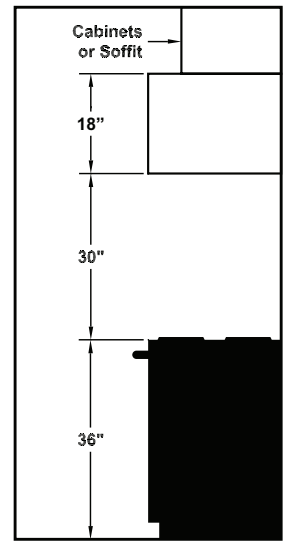

Recommended Mounting Height*

*Recommended mounting height is for optimum performance.