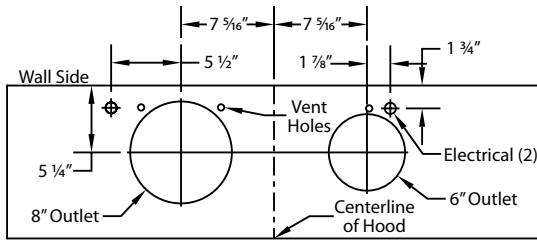

Vent-A-Hood® WALL MOUNT RANGE HOOD SPECIFICATIONS

JCWR18 Equipped with LED lighting. WBAR warming light bar is available on selected models.

JCWR18

Connection Diagrams (30" - 48" Widths)

300 CFM B100 Single Blower (Top View)

600 CFM Dual Blower (Top View)

Connection Diagram (42" - 60" Widths)

900 CFM B200 Dual & B100 Single Blower (Top View)

VP562 Transition (Optional) For B300 (B200 Dual Blower & B100 Single Blower)

Connection Diagram (48" - 66" Widths)

1200 CFM Double B200 Dual Blowers (Top View)

VP563 Transition (Optional) For B400 (Double B200 Dual Blowers)

Recommended Mounting Height*

*Recommended mounting height is for optimum performance.

VP562/VP563 transition centers outlet over top of hood