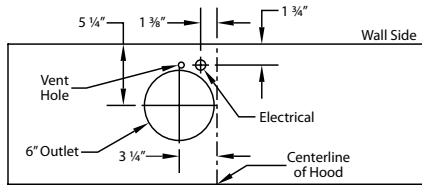

Vent-A-Hood® WALL MOUNT RANGE HOOD SPECIFICATIONS

JCWR18 Equipped with LED lighting. WBAR warming light bar is available on selected models.

JCWR18

Connection Diagrams (30" - 48" Widths)

300 CFM B100 Single Blower (Top View)

600 CFM Dual Blower (Top View)

Connection Diagram (42" - 60" Widths)

900 CFM B200 Dual & B100 Single Blower (Top View)

VP562 Transition (Optional) For B300 (B200 Dual Blower & B100 Single Blower)

Connection Diagram (48" - 66" Widths)

1200 CFM Double B200 Dual Blowers (Top View)

VP563 Transition (Optional) For B400 (Double B200 Dual Blowers)

Recommended Mounting Height*

*Recommended mounting height is for optimum performance.

VP562/VP563 transition centers outlet over top of hood