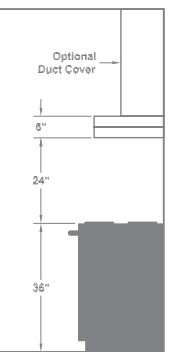

Recommended Mounting Height*

*Recommended mounting height is for optimum performance.