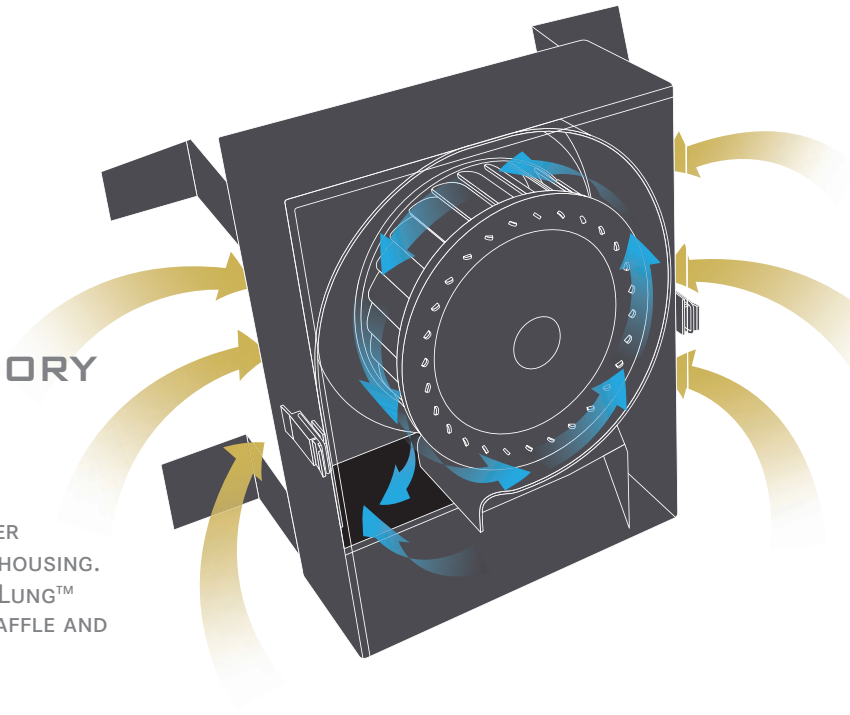

## POWER LUNG™ BRINGS LUXURY & SUPERIOR PERFORMANCE TO THE VALUE RANGE HOOD CATEGORY

VENT-A-HOOD'S POWER LUNG™ PRODUCTS IN THE V-LINE SERIES ARE ENGINEERED AS EFFICIENT, QUIET VENTILATORS.

THE EXCLUSIVE POWER LUNG™ BLOWER AND CENTRIFUGAL FILTER CHAMBER ARE BUILT TOGETHER AND WORK AS ONE IN A SINGLE HOUSING. ENGINEERED TO PROVIDE SUPERIOR PERFORMANCE, THE POWER LUNG™ AND FILTER ELIMINATE GREASE THAT OTHER MANUFACTURERS' BAFFLE AND MESH SCREENS DO NOT.