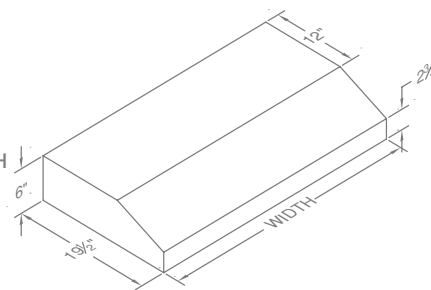

MODEL	WIDTH	CFM	EQUIV. CFM*
PRH6-K24	24"	250	375
PRH6-K30	30"	250	375
PRH6-K36	36"	250	375
PRH6-K42	42"	250	375

LED LIGHTING IS AVAILABLE (INTERCHANGEABLE BULBS)

**Recommended Mounting Height\***

\*Recommended mounting height is for optimum performance.