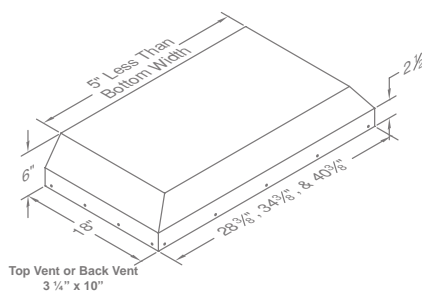

LINER INSERT. BUILT-IN POWER LUNG, WALL-MOUNTED LINER INSERTS

KHSLD LINER

THE ASSURANCE AND CONFIDENCE OF VENT-A-HOOD INSIDE. INCLUDES THE POWER LUNG™ BLOWER (SOUND RATING IS 7.4 SONES AT HIGH SPEED). THE LINER ALSO INCLUDES SENSASOURCE, HALOGEN LIGHTING, (LED OPTIONAL) AND TOP VENT/BACK VENT CAPABILITY. STANDARD WIDTHS ARE 28 3/8", 34 3/8", AND 40 3/8".

THIS LINER IS AVAILABLE IN BLACK, GUNSMOKE, WHITE, OR STAINLESS STEEL FINISHES.

LINER INSERT WITH A COMPACT DESIGN

MODEL	WIDTH	CFM	EQUIV. CFM*
KH28SLD	28"	250	375
KH34SLD	34"	250	375
KH40SLD	40"	250	375

LED LIGHTING IS AVAILABLE (INTERCHANGEABLE BULBS)

Recommended Mounting Height*

*Recommended mounting height is for optimum performance.

Vent-A-Hood®

The first name in kitchen ventilation

www.ventahood.com