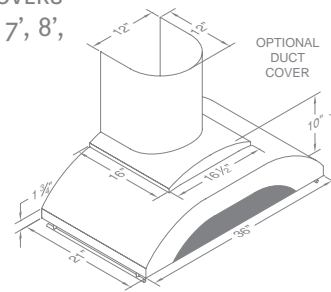

WALL MOUNTED HOODS

EUROLINE PDH14-K

THE EUROLINE SERIES IS A VERSATILE EUROPEAN STYLE HOOD THAT CAN STAND ALONE OR BE INSTALLED BETWEEN CABINETS. AVAILABLE IN PAINTED, STAINLESS STEEL, REAL BRASS, REAL COPPER, OR HAMMERED COPPER FINISHES IN STANDARD SIZES. DUCT COVERS AVAILABLE FOR 7', 8', AND 9' CEILING HEIGHTS OR IN CUSTOM SIZES.

Recommended Mounting Height

*Recommended mounting height is for optimum performance.

LINEAR STYLING PERFECTLY ACCENTS THE DESIGNER STYLED KITCHEN

MODEL	WIDTH	CFM	EQUIV. CFM*
PDH14-K30	30"	250	375
PDH14-K36	36"	250	375
PDH14-K42	42"	250	375
PDH14-K48	48"	250	375

LED LIGHTING IS AVAILABLE (INTERCHANGEABLE BULBS)

GTH-K36 SS

THIS WALL MOUNTED RANGE HOOD FEATURES A COMPACT AND CONTEMPORARY DESIGN THAT IS PERFECT FOR STANDARD 4 BURNER COOKING EQUIPMENT. INCLUDES THE POWER LUNG™ BLOWER (SOUND RATING IS 7.4 SONES AT HIGH SPEED). FIXED LENGTH STAINLESS STEEL RAIL IS STANDARD ON THIS MODEL. HOOD AVAILABLE IN STAINLESS STEEL. DUCT COVERS AVAILABLE FOR 7', 8', AND 9' CEILING HEIGHTS OR IN CUSTOM SIZES.

Recommended Mounting Height*

COMPACT GLASS FRONT DESIGN WITH A CONTEMPORARY FEEL

MODEL	WIDTH	CFM	EQUIV. CFM*
GTH-K36 SS	36"	250	375

LED LIGHTING IS AVAILABLE (INTERCHANGEABLE BULBS)

COMPACT, SPLIT-LAYERED, TRIM LINE EFFECT

CWEH6-K

THIS WALL MOUNTED RANGE HOOD OFFERS A MULTI-LAYERED VISUAL EFFECT. INCLUDES THE POWER LUNG™ BLOWER (SOUND RATING IS 7.4 SONES AT HIGH SPEED). AVAILABLE IN PAINTED OR STAINLESS STEEL FINISHES ONLY IN STANDARD SIZES. DUCT COVERS AVAILABLE FOR 7', 8', AND 9' CEILING HEIGHTS OR IN CUSTOM SIZES.

MODEL	WIDTH	CFM	EQUIV. CFM*
CWEH6-K30	30"	250	375
CWEH6-K36	36"	250	375
CWEH6-K42	42"	250	375
CWEH6-K48	48"	250	375

LED LIGHTING IS AVAILABLE (INTERCHANGEABLE BULBS)

Recommended Mounting Height*