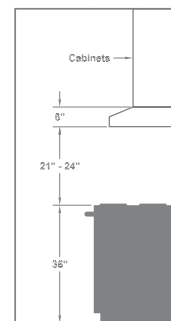

MODEL	WIDTH	CFM	EQUIV. CFM*
PRH6-K24	24"	250	375
PRH6-K30	30"	250	375
PRH6-K36	36"	250	375
PRH6-K42	42"	250	375

LED LIGHTING IS AVAILABLE (INTERCHANGEABLE BULBS)

**Recommended Mounting Height\***

\*Recommended mounting height is for optimum performance.