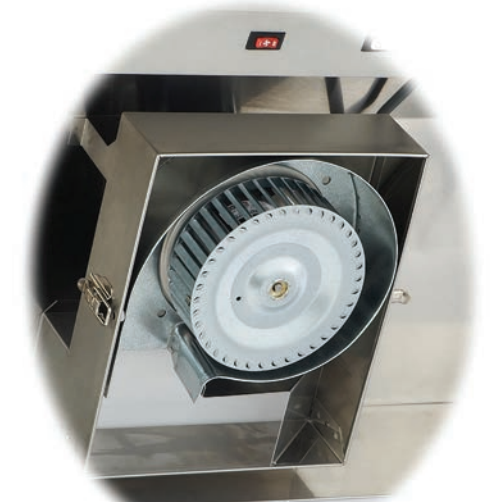

OPEN

WHEN THE GREASE COLLECTION TRAY IS REMOVED FOR CLEANING, THE BLOWER IS VISIBLE

POWER LUNG™ BLOWER SYSTEM. FEATURING THE VENT-A-HOOD EXCLUSIVE CENTRIFUGAL GREASE SEPARATOR.

The first name in kitchen ventilation
www.ventahood.com