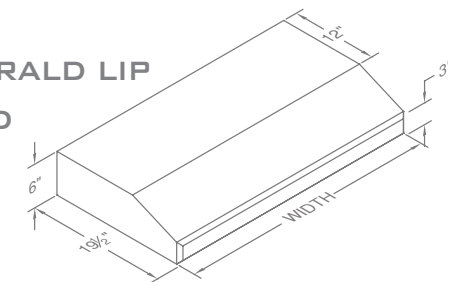

COMPACT DESIGN WITH OUR PATENTED EMERALD LIP
IS THE IDEAL UPGRADE REPLACEMENT HOOD

MODEL	WIDTH	CFM	EQUIV. CFM*
SLH6-K24	24"	250	375
SLH6-K30	30"	250	375
SLH6-K36	36"	250	375
SLH6-K42	42"	250	375

LED LIGHTING IS AVAILABLE (INTERCHANGEABLE BULBS)