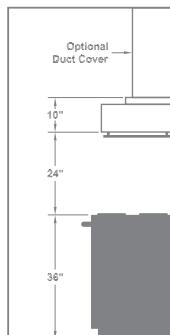

Recommended Mounting Height*

COMPACT GLASS FRONT DESIGN WITH A CONTEMPORARY FEEL

MODEL	WIDTH	CFM	EQUIV. CFM*
GTH-K36 SS	36"	250	375

LED LIGHTING IS AVAILABLE (INTERCHANGEABLE BULBS)

COMPACT, SPLIT-LAYERED, TRIM LINE EFFECT

CWEH6-K

THIS WALL MOUNTED RANGE HOOD OFFERS A MULTI-LAYERED VISUAL EFFECT. INCLUDES THE POWER LUNG™ BLOWER (SOUND RATING IS 7.4 SONES AT HIGH SPEED). AVAILABLE IN PAINTED OR STAINLESS STEEL FINISHES ONLY IN STANDARD SIZES. DUCT COVERS AVAILABLE FOR 7', 8', AND 9' CEILING HEIGHTS OR IN CUSTOM SIZES.