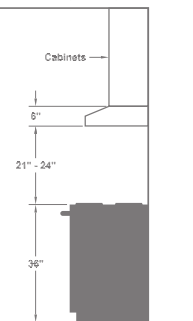

Recommended Mounting Height*

*Recommended mounting height is for optimum performance.