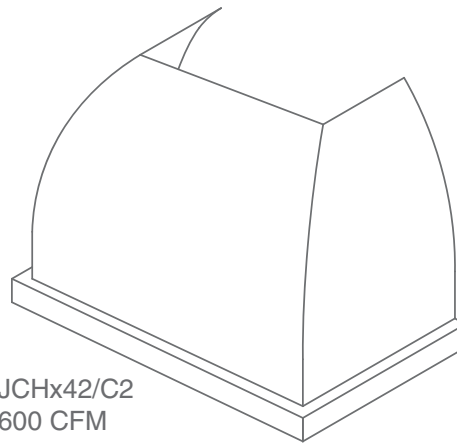

DESIGNER SERIES

FINISH: PEWTER • OPTIONS: SILVER VEIN BANDS AND LIP TREATMENT ATTACHED WITH CUSTOM RIVETS

JCH/C2 SERIES

VentAhood

Build your own at ventahood.com

JCHx36/C2
600 CFM

JCHx42/C2
600 CFM

JCHx48/C2
600 CFM
900 CFM

JCHx54/C2
900 CFM
1200 CFM

JCHx60/C2
900 CFM
1200 CFM

JCHx66/C2
1200 CFM

MECHANICAL SPECIFICATIONS

Model Number	Dimensional Information							Blower Configurations		
	Width	Depth	Height	Lip	Offset	Top Width	Top Depth	600 CFM	900 CFM	1200 CFM
JCHx36/C2	36	24	30	3	1.5	18	12	Yes	No	No
JCHx42/C2	42	24	30	3	1.5	24	12	Yes	No	No
JCHx48/C2	48	24	30	3	1.5	30	12	Yes	Yes	No
JCHx54/C2	54	24	30	3	1.5	36	12	No	Yes	Yes
JCHx60/C2	60	24	30	3	1.5	42	12	No	Yes	Yes
JCHx66/C2	66	24	30	3	1.5	48	12	No	No	Yes