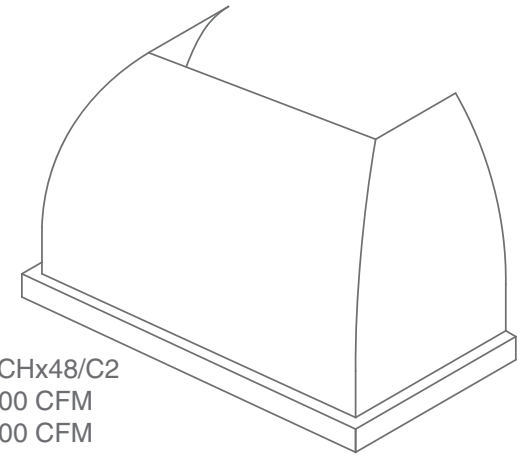

DESIGNER SERIES

FINISH: PEWTER • OPTIONS: SILVER VEIN BANDS AND LIP TREATMENT ATTACHED WITH CUSTOM RIVETS

JCH/C2 SERIES

VentAhood

Build your own at ventahood.com

JCHx36/C2
600 CFM

JCHx42/C2
600 CFM

JCHx48/C2
600 CFM
900 CFM

JCHx54/C2
900 CFM
1200 CFM

JCHx60/C2
900 CFM
1200 CFM

JCHx66/C2
1200 CFM

MECHANICAL SPECIFICATIONS

Model Number	Dimensional Information							Blower Configurations		
	Width	Depth	Height	Lip	Offset	Top Width	Top Depth	600 CFM	900 CFM	1200 CFM
JCHx36/C2	36	24	30	3	1.5	18	12	Yes	No	No
JCHx42/C2	42	24	30	3	1.5	24	12	Yes	No	No
JCHx48/C2	48	24	30	3	1.5	30	12	Yes	Yes	No
JCHx54/C2	54	24	30	3	1.5	36	12	No	Yes	Yes
JCHx60/C2	60	24	30	3	1.5	42	12	No	Yes	Yes
JCHx66/C2	66	24	30	3	1.5	48	12	No	No	Yes