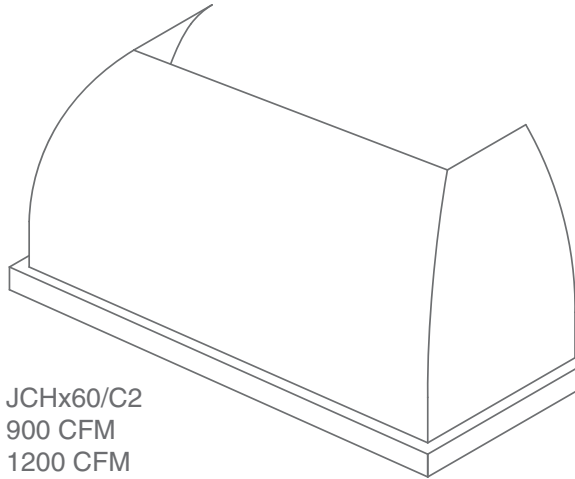

DESIGNER SERIES

FINISH: PEWTER • OPTIONS: SILVER VEIN BANDS AND LIP TREATMENT ATTACHED WITH CUSTOM RIVETS

JCH/C2 SERIES

VentAhood

Build your own at ventahood.com

JCHx36/C2
600 CFM

JCHx42/C2
600 CFM

JCHx48/C2
600 CFM
900 CFM

JCHx54/C2
900 CFM
1200 CFM

JCHx60/C2
900 CFM
1200 CFM

JCHx66/C2
1200 CFM

MECHANICAL SPECIFICATIONS

Model Number	Dimensional Information							Blower Configurations		
	Width	Depth	Height	Lip	Offset	Top Width	Top Depth	600 CFM	900 CFM	1200 CFM
JCHx36/C2	36	24	30	3	1.5	18	12	Yes	No	No
JCHx42/C2	42	24	30	3	1.5	24	12	Yes	No	No
JCHx48/C2	48	24	30	3	1.5	30	12	Yes	Yes	No
JCHx54/C2	54	24	30	3	1.5	36	12	No	Yes	Yes
JCHx60/C2	60	24	30	3	1.5	42	12	No	Yes	Yes
JCHx66/C2	66	24	30	3	1.5	48	12	No	No	Yes