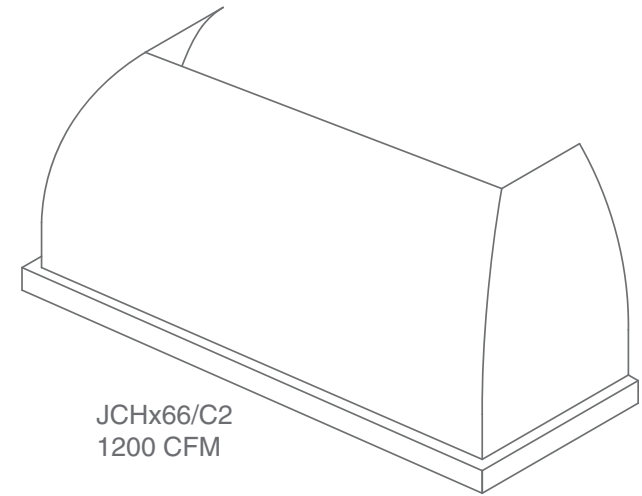

DESIGNER SERIES

FINISH: PEWTER • OPTIONS: SILVER VEIN BANDS AND LIP TREATMENT ATTACHED WITH CUSTOM RIVETS

JCH/C2 SERIES

VentAhood

Build your own at ventahood.com

JCHx36/C2
600 CFM

JCHx42/C2
600 CFM

JCHx48/C2
600 CFM
900 CFM

JCHx54/C2
900 CFM
1200 CFM

JCHx60/C2
900 CFM
1200 CFM

JCHx66/C2
1200 CFM

MECHANICAL SPECIFICATIONS

Model Number	Dimensional Information							Blower Configurations		
	Width	Depth	Height	Lip	Offset	Top Width	Top Depth	600 CFM	900 CFM	1200 CFM
JCHx36/C2	36	24	30	3	1.5	18	12	Yes	No	No
JCHx42/C2	42	24	30	3	1.5	24	12	Yes	No	No
JCHx48/C2	48	24	30	3	1.5	30	12	Yes	Yes	No
JCHx54/C2	54	24	30	3	1.5	36	12	No	Yes	Yes
JCHx60/C2	60	24	30	3	1.5	42	12	No	Yes	Yes
JCHx66/C2	66	24	30	3	1.5	48	12	No	No	Yes