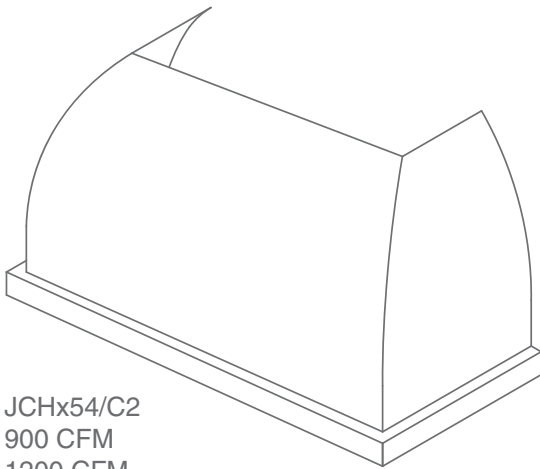

DESIGNER SERIES

FINISH: PEWTER • OPTIONS: SILVER VEIN BANDS AND LIP TREATMENT ATTACHED WITH CUSTOM RIVETS

JCH/C2 SERIES

VentAhood

Build your own at ventahood.com

JCHx36/C2
600 CFM

JCHx42/C2
600 CFM

JCHx48/C2
600 CFM
900 CFM

JCHx54/C2
900 CFM
1200 CFM

JCHx60/C2
900 CFM
1200 CFM

JCHx66/C2
1200 CFM

MECHANICAL SPECIFICATIONS

Model Number	Dimensional Information							Blower Configurations		
	Width	Depth	Height	Lip	Offset	Top Width	Top Depth	600 CFM	900 CFM	1200 CFM
JCHx36/C2	36	24	30	3	1.5	18	12	Yes	No	No
JCHx42/C2	42	24	30	3	1.5	24	12	Yes	No	No
JCHx48/C2	48	24	30	3	1.5	30	12	Yes	Yes	No
JCHx54/C2	54	24	30	3	1.5	36	12	No	Yes	Yes
JCHx60/C2	60	24	30	3	1.5	42	12	No	Yes	Yes
JCHx66/C2	66	24	30	3	1.5	48	12	No	No	Yes