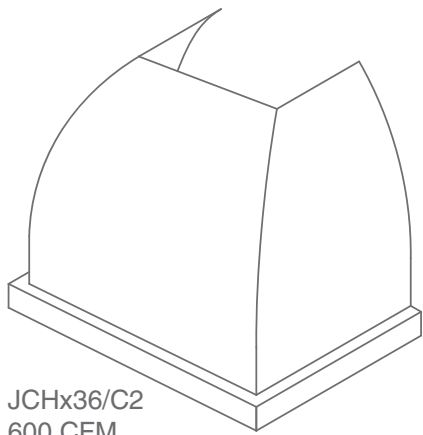

DESIGNER SERIES

FINISH: PEWTER • OPTIONS: SILVER VEIN BANDS AND LIP TREATMENT ATTACHED WITH CUSTOM RIVETS

JCH/C2 SERIES

VentAhood

Build your own at ventahood.com

JCHx36/C2
600 CFM

JCHx42/C2
600 CFM

JCHx48/C2
600 CFM
900 CFM

JCHx54/C2
900 CFM
1200 CFM

JCHx60/C2
900 CFM
1200 CFM

JCHx66/C2
1200 CFM

MECHANICAL SPECIFICATIONS

Model Number	Dimensional Information							Blower Configurations		
	Width	Depth	Height	Lip	Offset	Top Width	Top Depth	600 CFM	900 CFM	1200 CFM
JCHx36/C2	36	24	30	3	1.5	18	12	Yes	No	No
JCHx42/C2	42	24	30	3	1.5	24	12	Yes	No	No
JCHx48/C2	48	24	30	3	1.5	30	12	Yes	Yes	No
JCHx54/C2	54	24	30	3	1.5	36	12	No	Yes	Yes
JCHx60/C2	60	24	30	3	1.5	42	12	No	Yes	Yes
JCHx66/C2	66	24	30	3	1.5	48	12	No	No	Yes